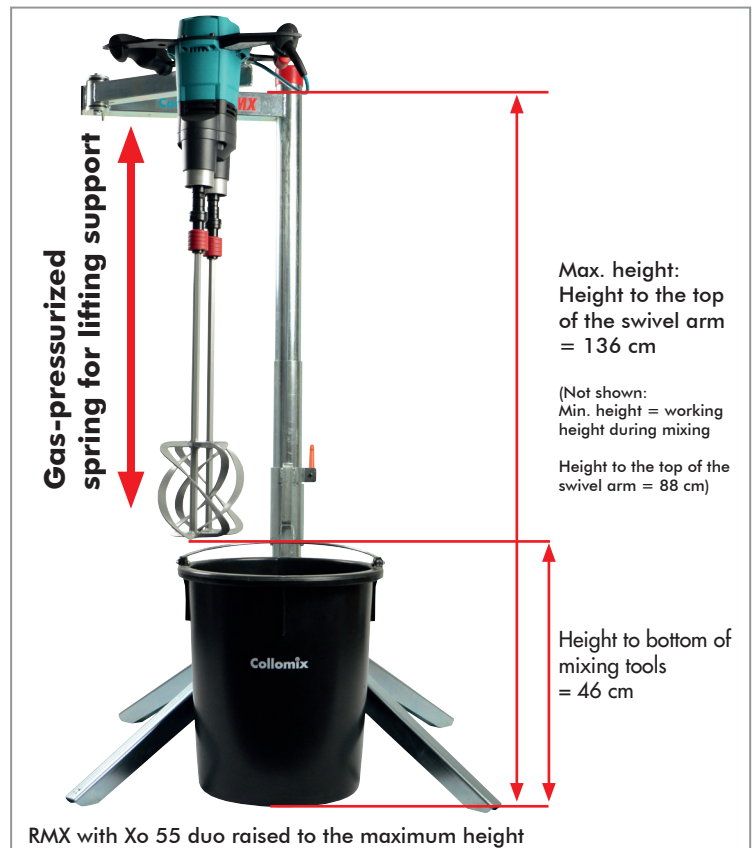

# Collomix®

RMX mixer stand for all Xo-handheld mixers  
Mixing without effort!

Film at Youtube

45.296-011

Standard delivery without machine  
and mixing bucket

RMX in transport position  
with carrying handle

RMX with Xo 55 duo raised to the maximum height

Max. height:  
Height to the top  
of the swivel arm  
= 136 cm

(Not shown:  
Min. height = working  
height during mixing

Height to the top of the  
swivel arm = 88 cm)

Height to bottom of  
mixing tools  
= 46 cm

## RMX mixer stand

- Dimensions WxH: 45.5x118 cm  
(in transport position)
- Weight: 17 kg
- For Xo 1/4/6 and Xo 55 duo
- Article No.: 45.624